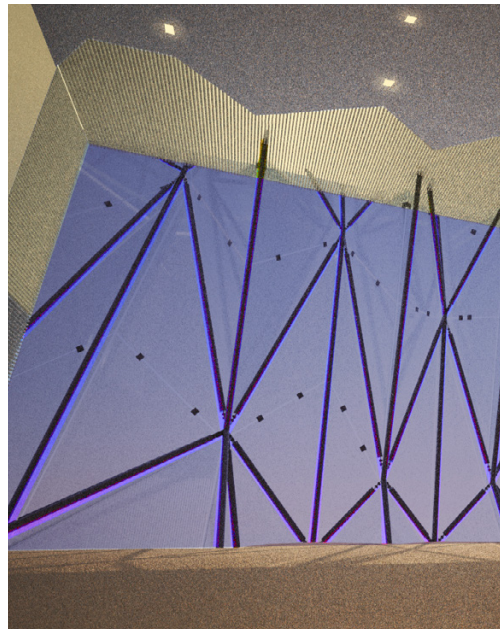

Recent Projects

First Church of Christ Scientist Washington, DC

(Rendered images.
Construction not yet completed.)

Architect:
Kerns Group

Architects Façade:
Robert A.M. Stern

Lighting Designer:
Hartranft Lighting Design

The spectacular façade had never before been lit. Its dark steel trusses are to be grazed with colored LED light, so that it is equally splendid during the nighttime hours and incorporates DMX controls to create dynamic colored effects.

The LED downlights in the auditorium space create celestial sparkle and warmth.

Modern architecture, stark finishes and bold linear forms are softened by diffuse ambient lighting, linear slot lighting in the ceiling and walls and colored accent in the facilities teaching rooms.