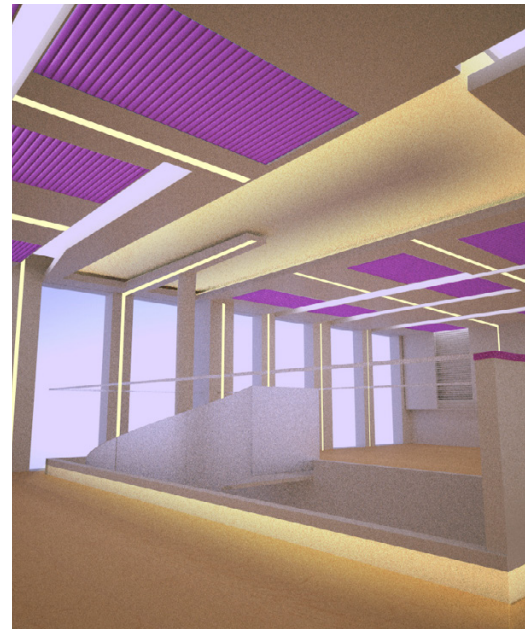

Recent Projects

First Church of Christ Scientist Washington, DC

(Rendered images.
Construction not yet completed.)

Architect:
Kerns Group

Architects Façade:
Robert A.M. Stern

Lighting Designer:
Hartranft Lighting Design

The spectacular façade had never before been lit. Its dark steel trusses are to be grazed with colored LED light, so that it is equally splendid during the nighttime hours and incorporates DMX controls to create dynamic colored effects.

The LED downlights in the auditorium space create celestial sparkle and warmth.

Modern architecture, stark finishes and bold linear forms are softened by diffuse ambient lighting, linear slot lighting in the ceiling and walls and colored accent in the facilities teaching rooms.